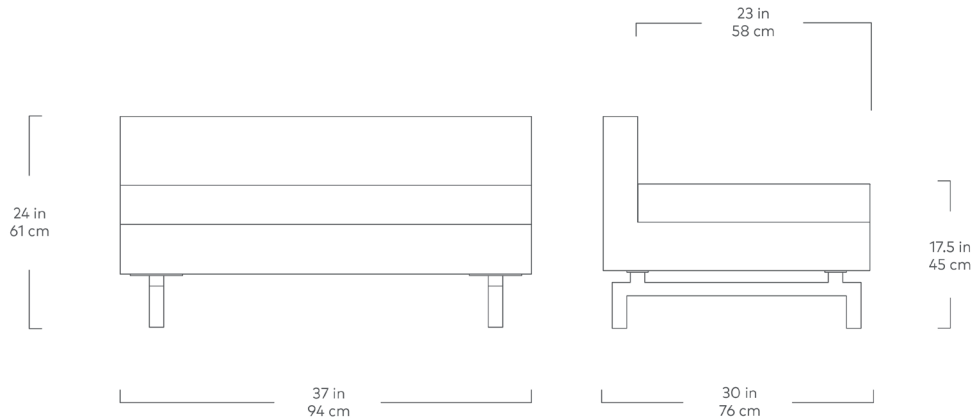

Jane 2 Lounge

- Add the Jane 2 to the Jane 2 Sofa to create the Jane 2 LOFT Bi-Sectional.
- Seat and back cushions are button tufted and have piped edge detailing.
- Reversible seat and back cushions are crafted with high resilience polyurethane foam covered in a Dacron wrap.
- Inset solid Ash wood base with walnut or natural finish features non-marking feet.
- Inner frame is kiln-dried FSC®-Certified hardwood, (FSC® 092551).
- All joints have been stress tested.
- 9-gauge No-Sag, sinuous spring suspension system.
- Manufactured to meet California TB117-2013 fire safety standards without the use of flame retardant additives in the upholstery foam.
- All fabric is California TB117-2013 certified and double rub tested.

Gus*